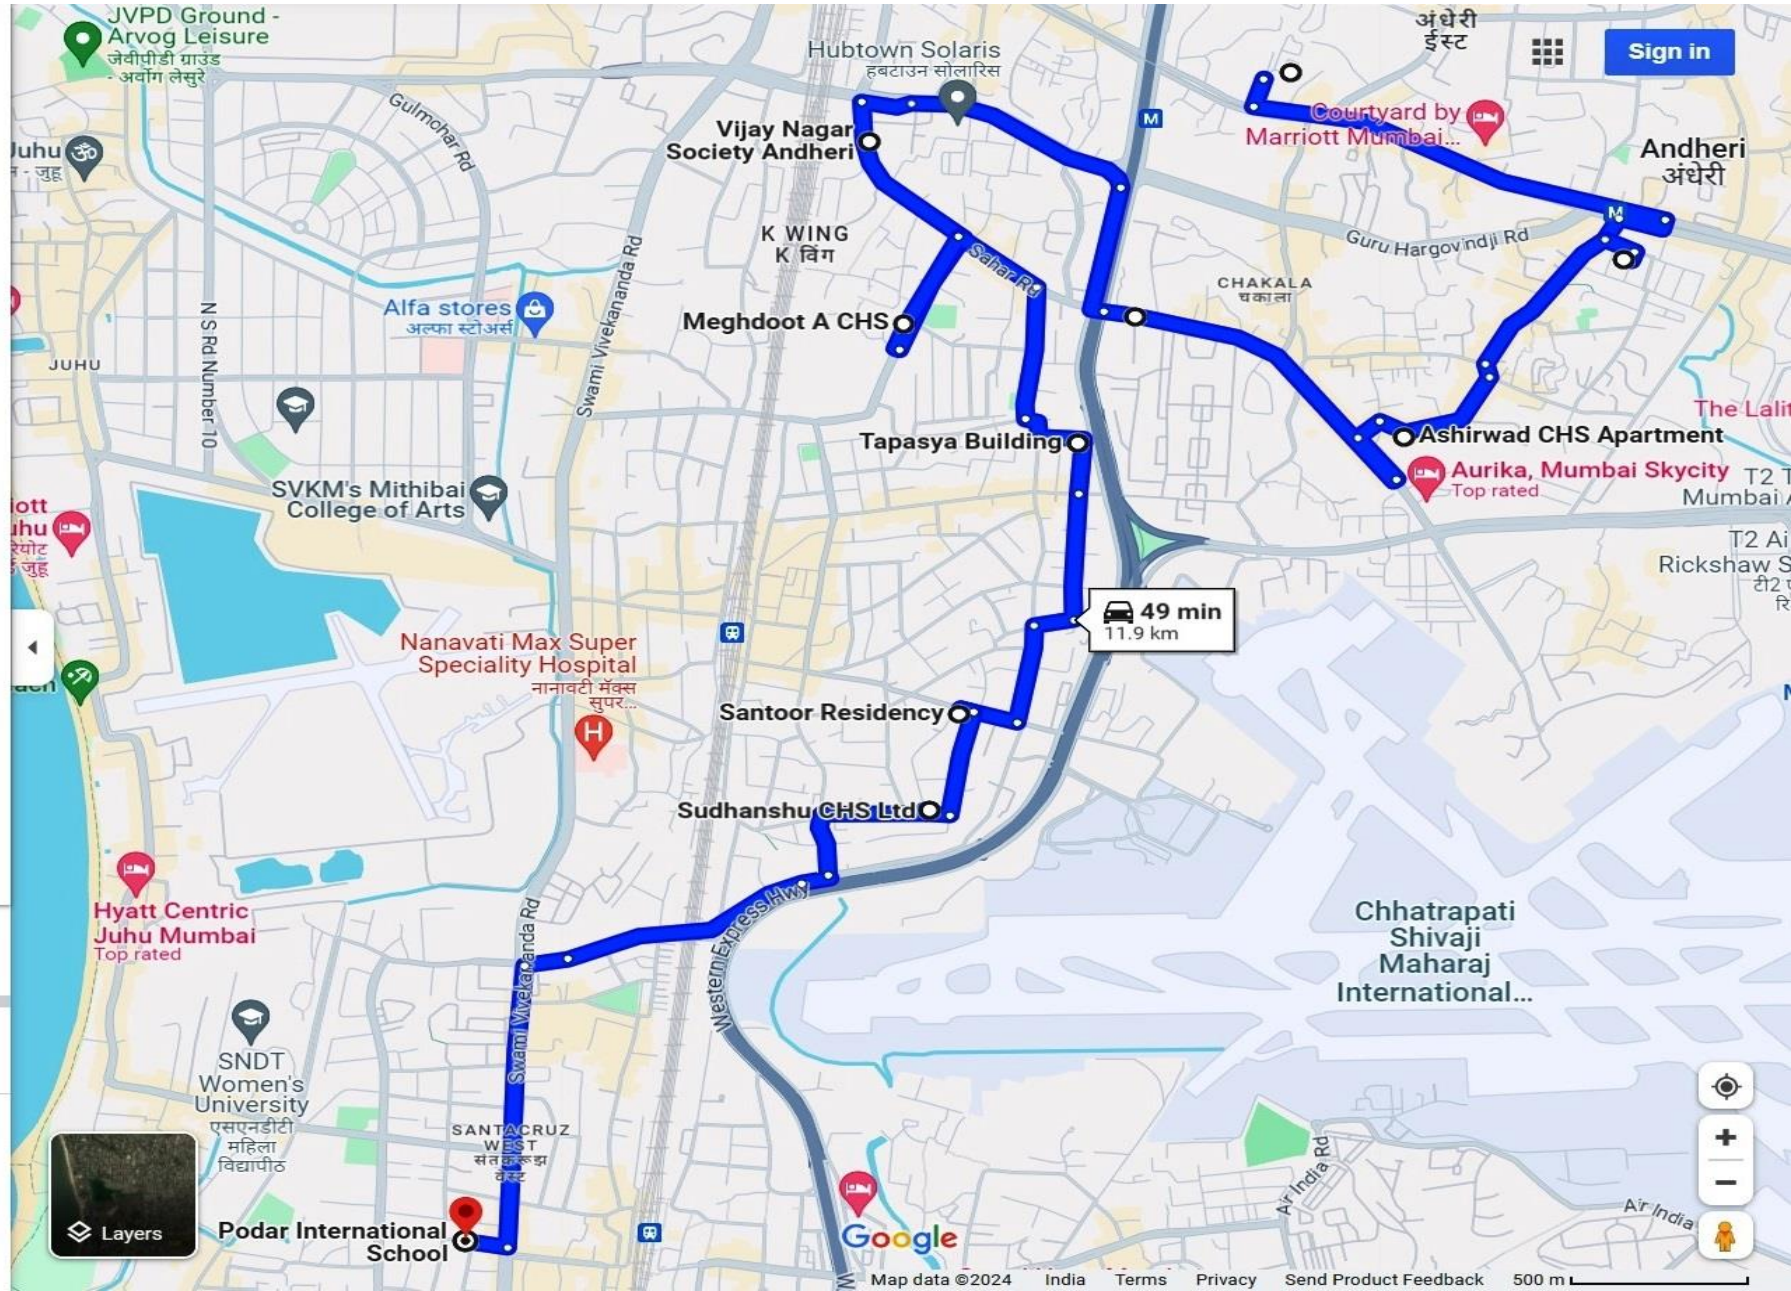

ROUTE NO. : IB13 (ANDHERI E & VILEPARLE E)

- GreenWoods Cooperative Housing Societ
- Shanti Deep, Smt Bhagirath Bai Rameshw
- Ashirwad C.H.S Apartment, Bombay Cam
- Sahar Rd, Parshiwada, Chakala, Andheri E
- Vijay Nagar Society Andheri, Vijay Nagar
- Meghdoot A CHS, 4R5X+GC3, Shahaji Raj
- Tapasya Building, Tapasya, Paranjape B S
- Santoor Residency, 3VW2+V23, Gujarati S
- Sudhanshu CHS Ltd, 224, Nariman Rd, Na
- Podar International School, Saraswati Rd

Options

Send directions to your phone

via Andheri - Kurla Rd/Sir Mathuradas Vasanji Rd 49 min 11.9 km
49 min without traffic

Details