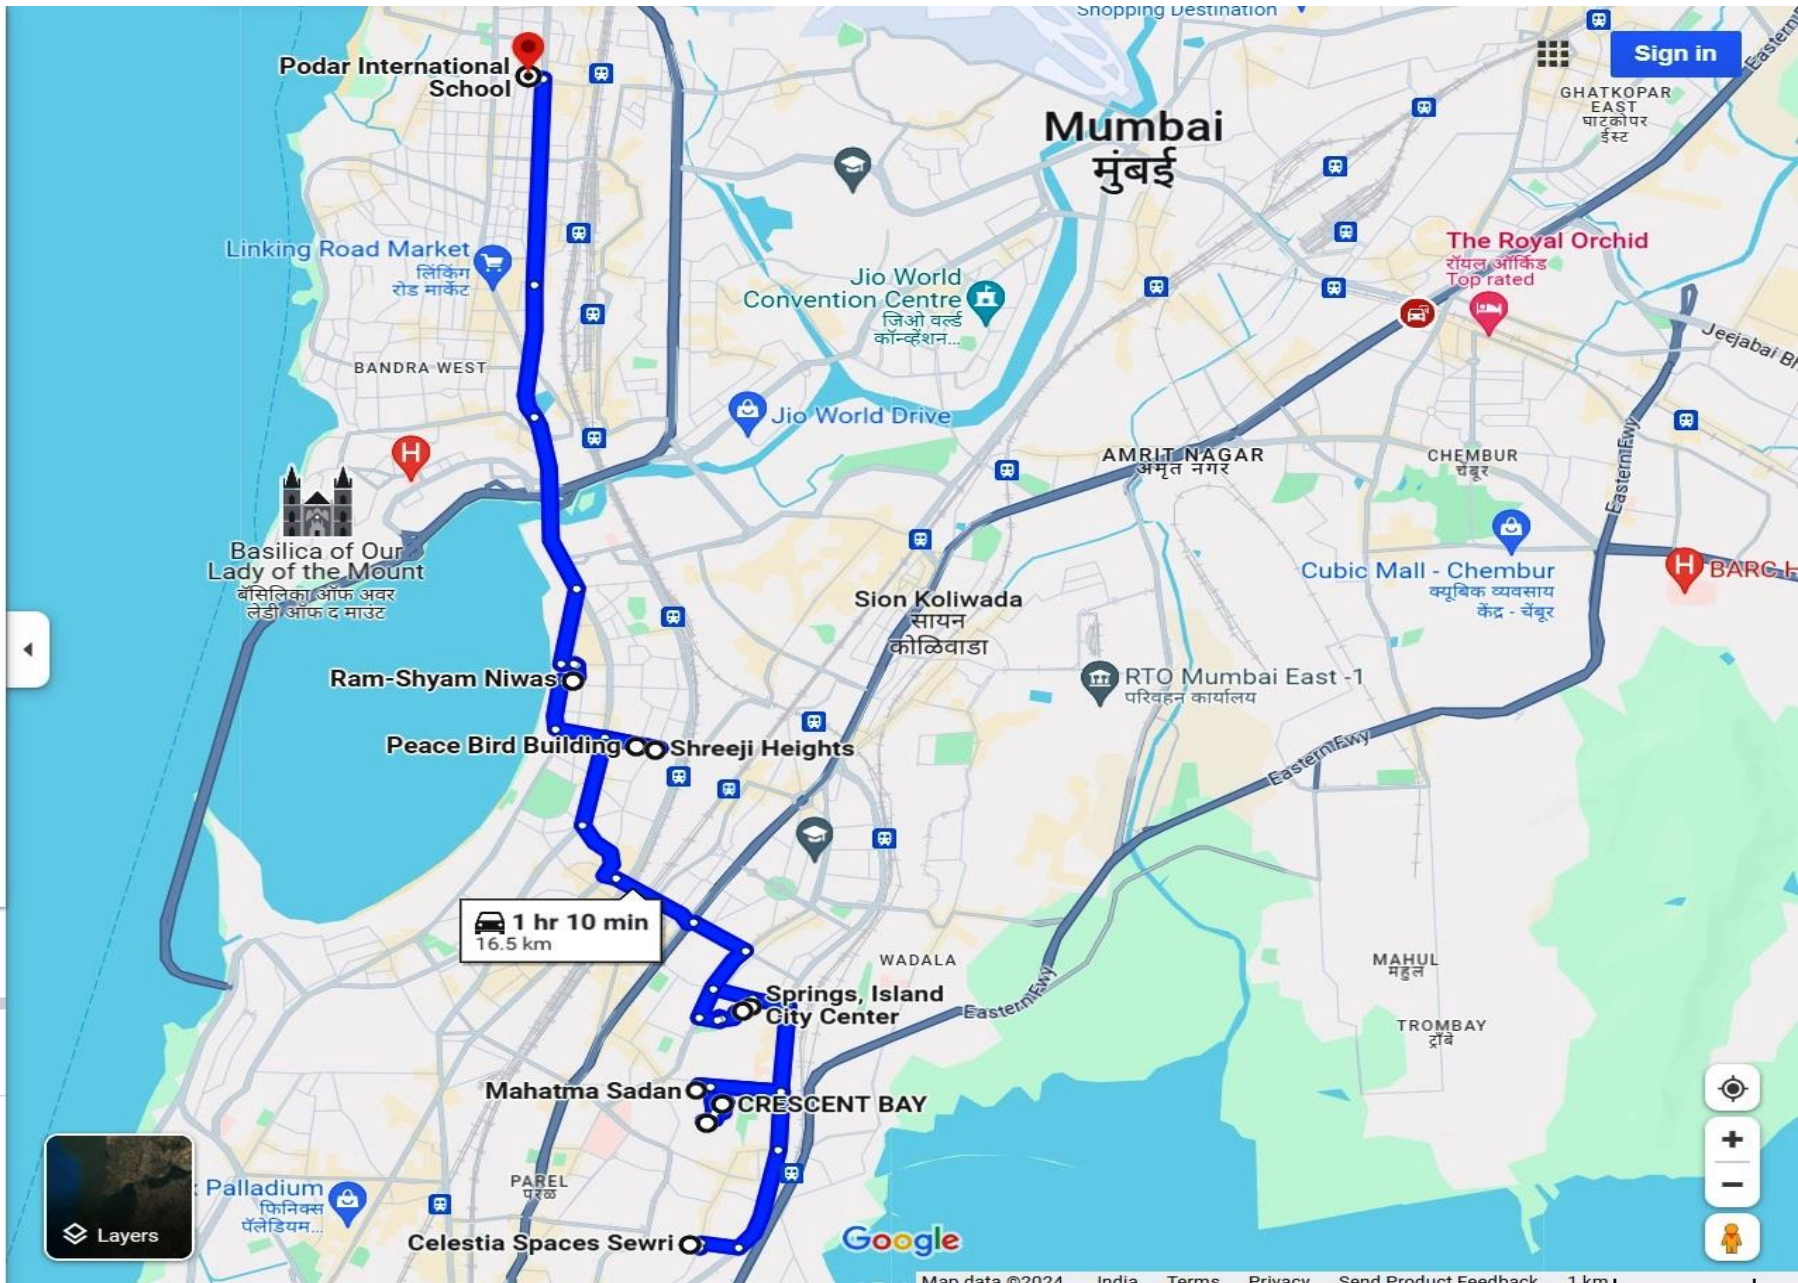

Options

Send directions to your phone

via National Park - Kanheri Caves Rd 1 hr 34 min 33.9 km
1 hr 34 min without traffic

Details

Gas EV charging Things to do Hotels More

1 hr 34 min 33.9 km

Layers

Map data ©2024 India Terms Privacy Send Product Feedback 2 km

Options

Send directions to your phone

via Elphinstone Flyover and Senapati Bapat Marg 1 hr 11 min 17.3 km
1 hr 11 min without traffic
⚠ This route has restricted usage or private roads.

ROUTE NO. : IB11 (PAREL, SEWRI, MAHIM W)

Options

Send directions to your phone

via Zakaria Bunder Rd 1 hr 10 min
1 hr 10 min without traffic 16.5 km
⚠ This route has restricted usage or private roads.

ROUTE NO. : IB12 (GHATKOPAR W, KURLA W & SANTACRUZ E)

+ Add destination

Options

Send directions to your phone

via Rayalsavid Link Rd 50 min
50 min without traffic 12.7 km

Details

Map interface showing route IB15 (Versova & Andheri W) in blue. Key locations include Versova, Andheri West, Juhu, Vile Parle, and Mumbai Airport. Search filters for Gas, EV charging, and Hotels are visible at the top. A 'Sign in' button is in the top right. The Google logo and 'Map data ©2024' are at the bottom. A 'Layers' button is in the bottom left. A scale bar shows 1 km.