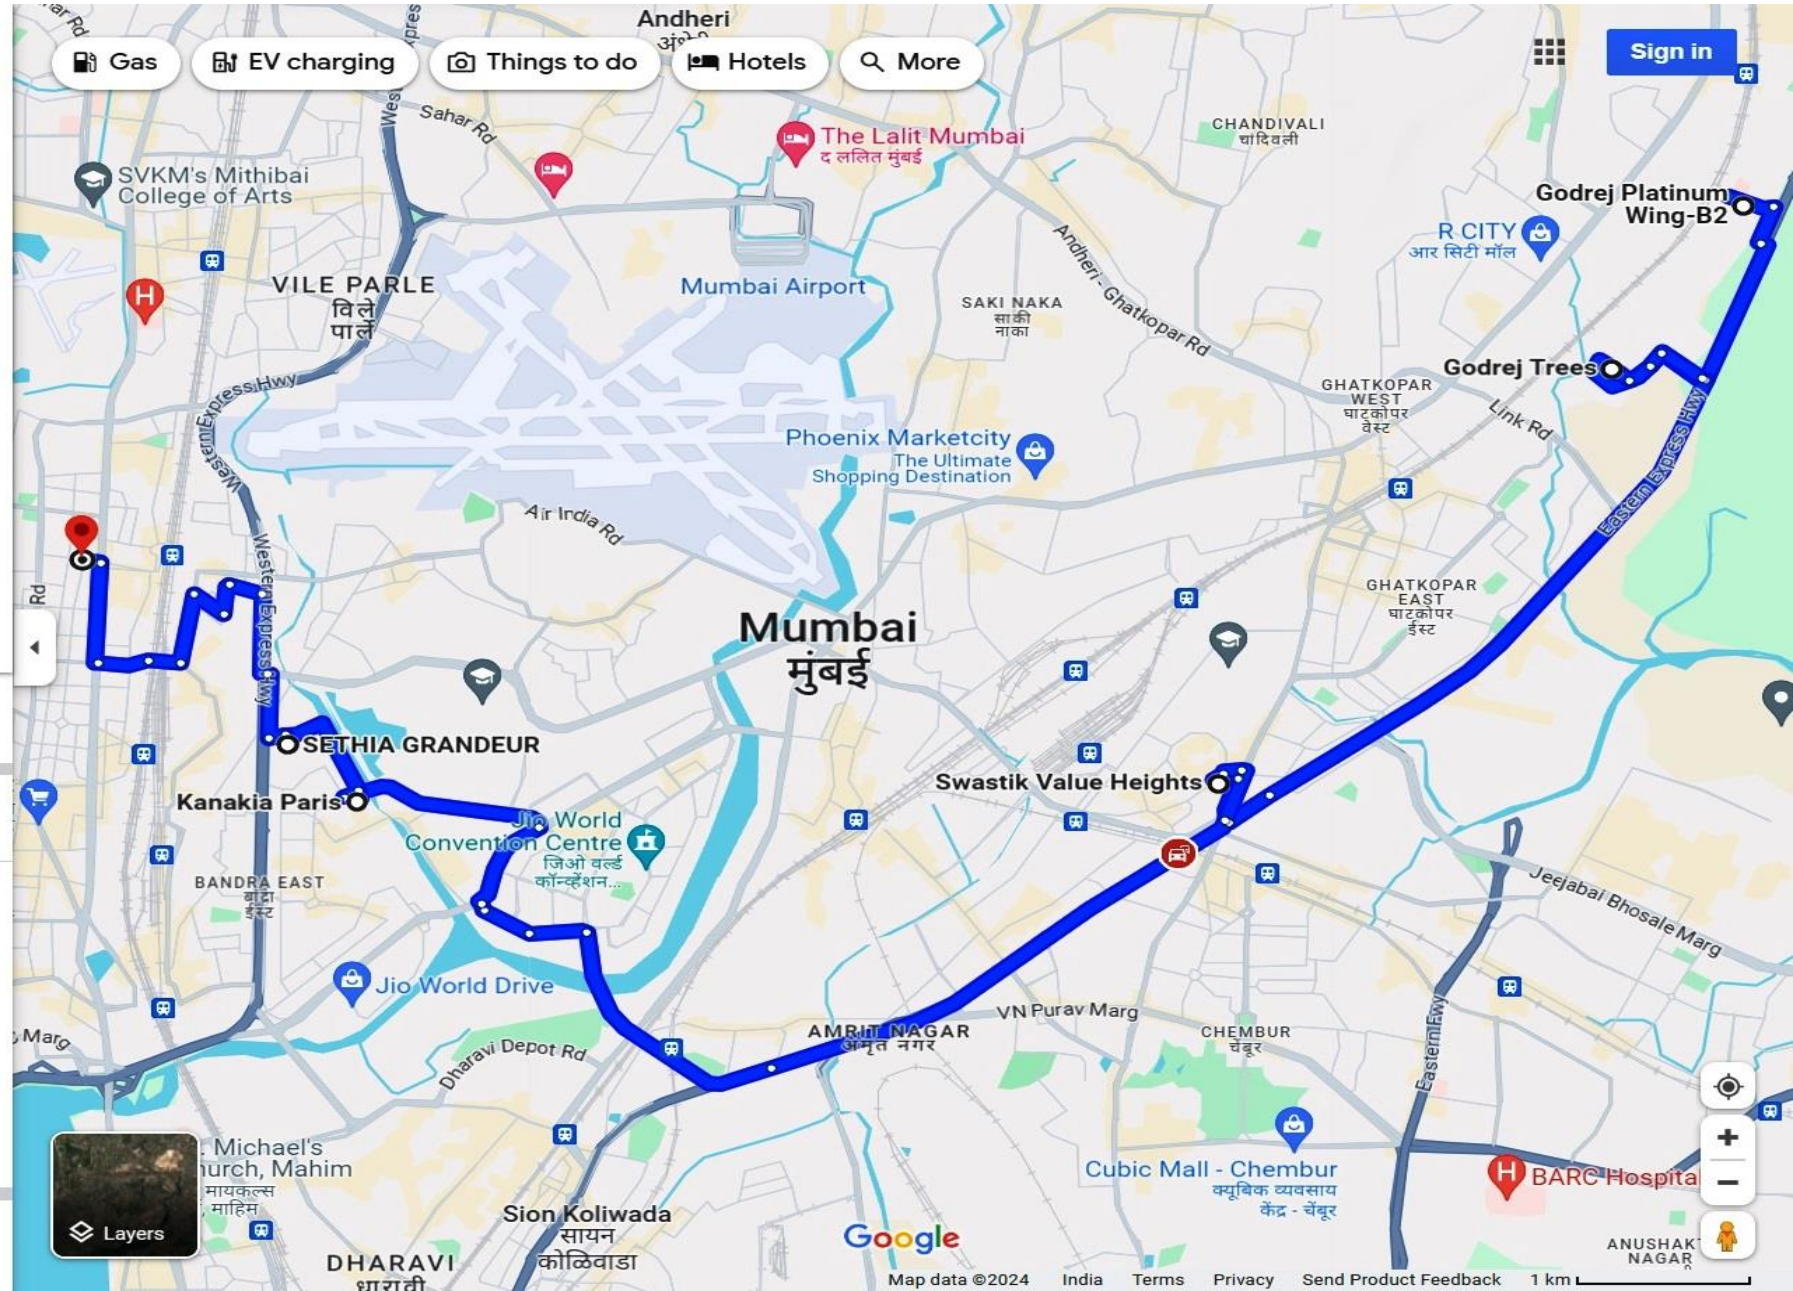

Options

Send directions to your phone

via National Park - Kanheri Caves Rd 1 hr 34 min 33.9 km
1 hr 34 min without traffic

Details

Gas EV charging Things to do Hotels More

1 hr 34 min 33.9 km

Layers

Map data ©2024 India Terms Privacy Send Product Feedback 2 km

Options

Send directions to your phone

via Eastern Express Hwy/Mumbai - Agra National Hwy 1 hr 2 min 20.7 km

1 hr 2 min without traffic

⚠ This route has restricted usage or private roads.

Details

Explore nearby Podar International School

ROUTE NO. : IB15 (VERSOVA & ANDHERI W)

Icons: Car (50 min), Motorcycle (50 min), Train (2 hr 50), Pedestrian, Bicycle

- Vigyanshla Chs, Bharat Nagar, Versova, A
- 7, Bungalow Rd, Aram Nagar, Versova, An
- Ratnakar Apartments, Amarant Rd, Amit I
- Vaswani Marg, Pushpanjali, Versova, And
- Western Heights, Mumbai - Adani Realty,
- HDIL Metropolis CHSL, JP Rd, opposite G
- Rustomjee Elita, D.N.Nagar, Andheri West
- N S Road No. 7, Friends Colony, JVPD Scl
- Podar International School, Saraswati Rd,

+ Add destination

Options

Send directions to your phone

via Rayalsavid Link Rd 50 min
50 min without traffic 12.7 km

Details

Map interface showing route IB15 (Versova & Andheri W) in blue. Key locations include Versova, Andheri West, Juhu, Vile Parle, and Mumbai Airport. Search filters for Gas, EV charging, and Hotels are visible at the top. A 'Sign in' button is in the top right. The Google logo and 'Map data ©2024' are at the bottom. A 'Layers' button is in the bottom left. A scale bar shows 1 km.