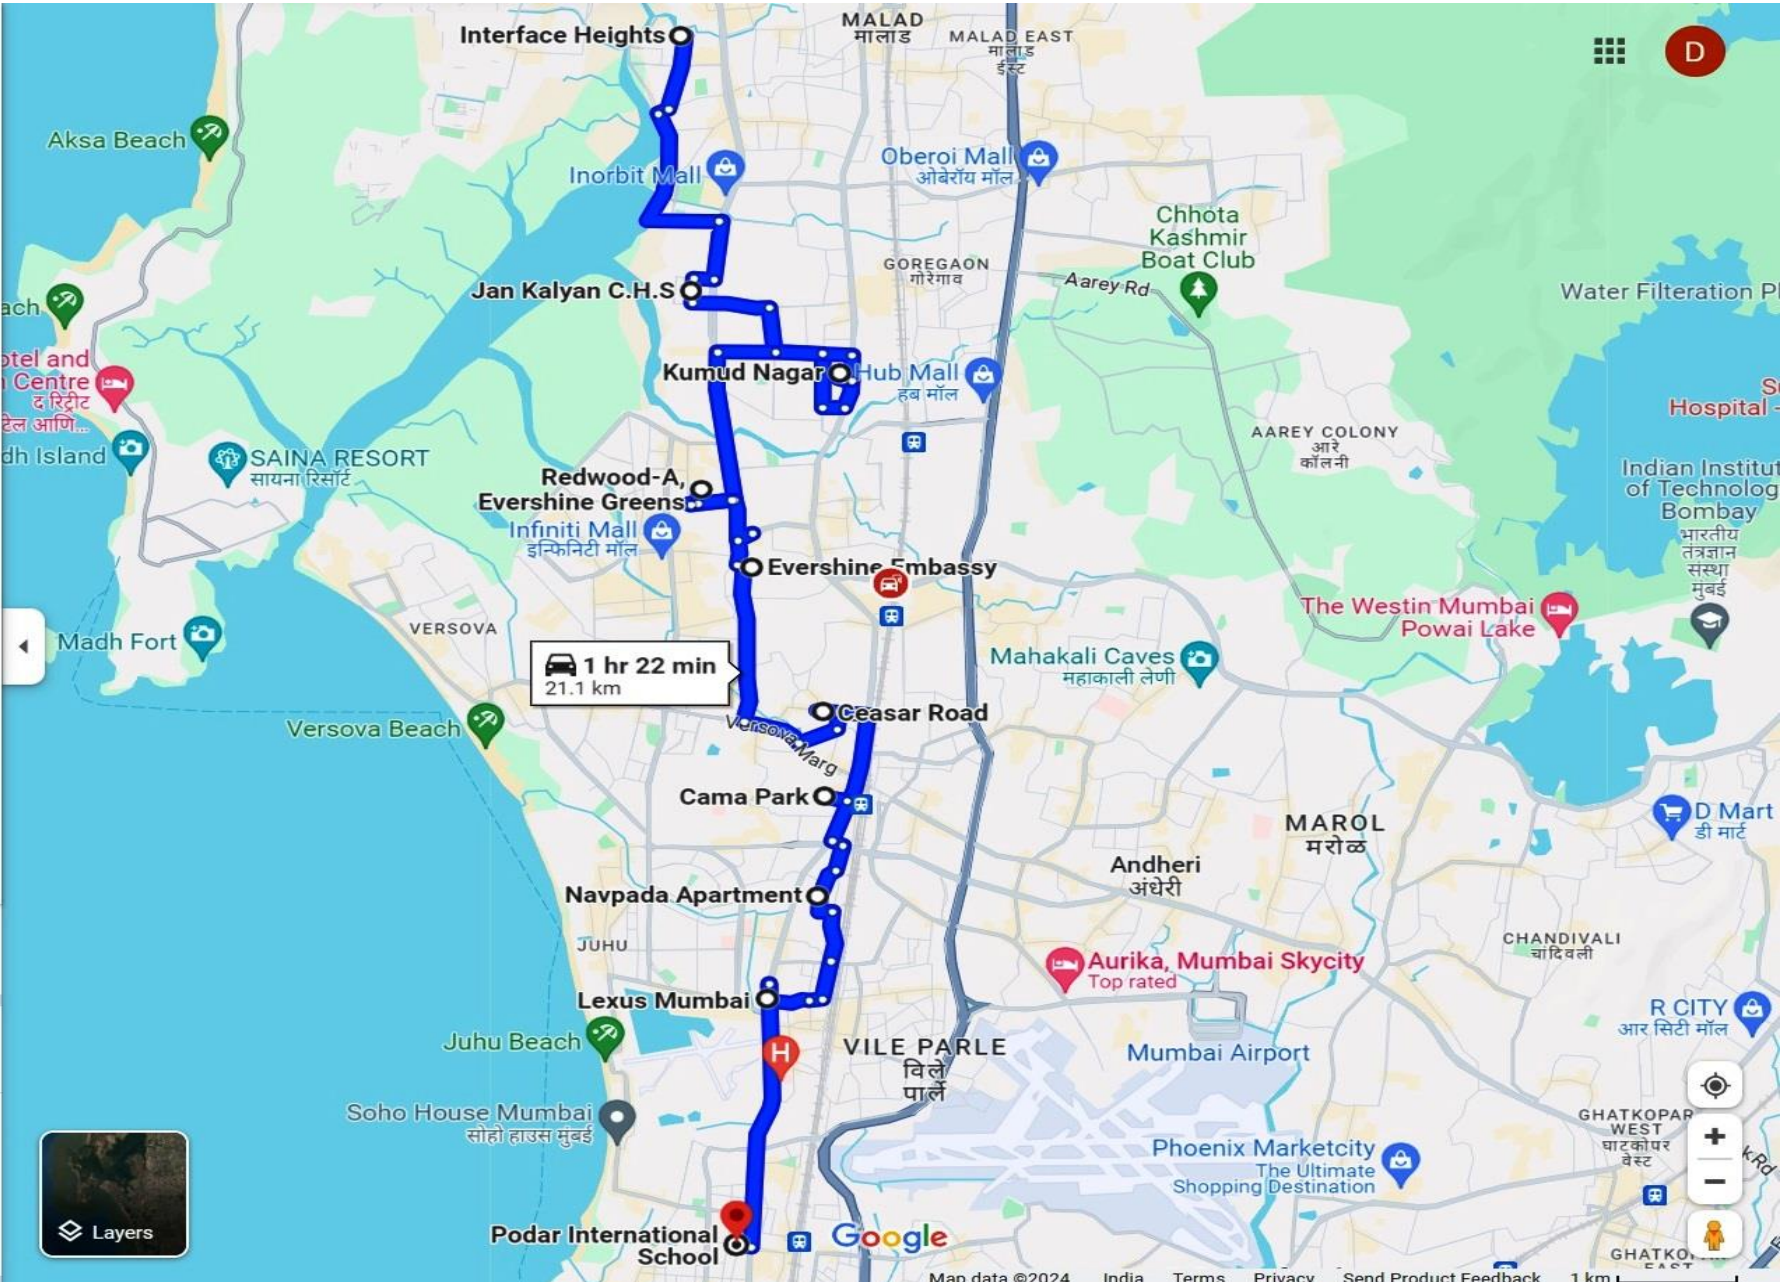

ROUTE NO. : IB04 (MALAD, GOREGAON & ANDHERI W)

Icons for different transport modes: Car (1 hr 22), Motorcycle (1 hr 22), Bus (4 hr 8), Walking, and Bicycling.

- Interface Heights, Interface Building, Off,
- Jan Kalyan C.H.S, 5R7M+R7G, Jankalyan
- Kumud Nagar, Goregaon West, Mumbai, M
- Redwood-A, Evershine Greens, 1-B, Ananc
- Evershine Embassy, 4RRQ+568, Veera De
- Ceasar Rd, Mumbai, Maharashtra 400053
- Cama Park, MERWANJEE CAMA PARK, C
- Navpada Apartment, YASHODHAN SOCIE
- Lexus Mumbai, 173, Swami Vivekananda
- Podar International School, Saraswati Rd.

Options

Send directions to your phone

via MDP Rd 1 hr 22 min
1 hr 22 min without traffic 21.1 km

Details