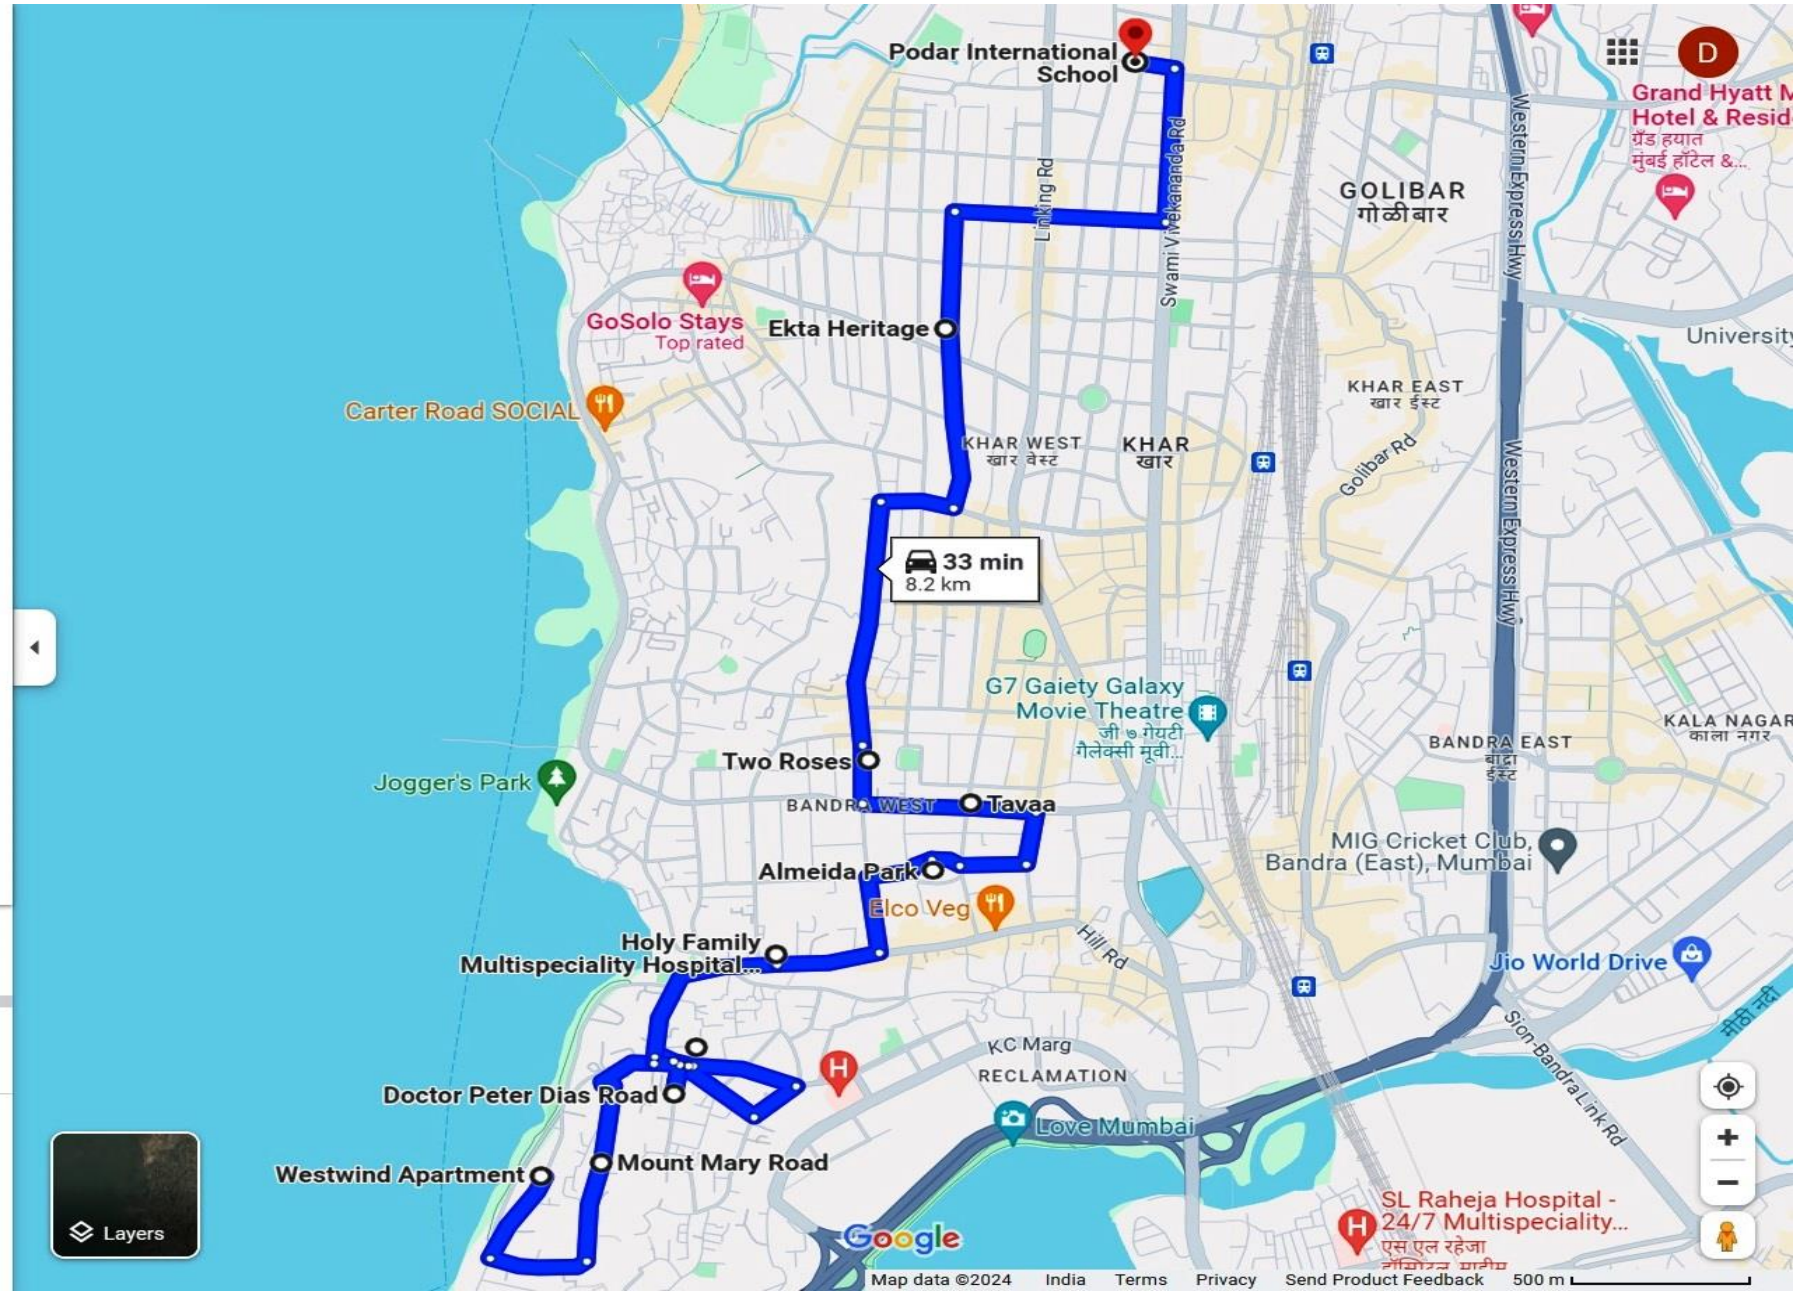

ROUTE NO. : IB01 (ANDHERI W)

1 hr 15 1 hr 14 3 hr 50

- Kedarnath apartments, 4RP8+5X5, Fisher
- Mhada Rd, Andheri West, Mumbai, Mahar
- Beverly Hls Rd, Andheri West, Mumbai, M
- RUNWAL ELEGANTE, Shastri Nagar, Andh
- Oakland Park, 2, Yamuna Nagar Rd, Yamu
- Green Park Tower, Best Colony Rd, Mhada
- Oberoi Springs, New Link Rd, opposite Cit
- Stadium View, 12, Apna Bazar Rd, Azad N
- Om Castle, 6th Cross, 5th Cross Rd, Gulm
- Podar International School, Saraswati Rd,

Options

Send directions to your phone

via Fisheries University Rd 1 hr 15 min
1 hr 15 min without traffic 18.8 km

Details

ROUTE NO. : IB02 (WADALA & BANDRA EAST)

- Lodha New Cuffe Parade, Off, Eastern Fw
- Bhakti Park, Mumbai, Maharashtra
- Dosti Acres, Antop Hill, Mumbai, Maharas
- Kalpak Estate, Antop Hill, Mumbai, Mahar
- Dosti Elite, DOSTI ELITE, Near Telephone
- Kalpataru SPARKLE Phase 2, 3R5X+2F6, I
- Rustomjee Seasons Wing-A, MIG Colony,
- Hubtown Sunstone, Rd Number 8, MIG cl
- Podar International School, Saraswati Rd

+ Add destination

Options

Send directions to your phone

via Sewri - Chembur Rd 1 hr 7 min
1 hr 7 min without traffic 18.5 km

Details

ROUTE NO. : IB03 (BANDRA & KHAR WEST)

33 min 34 min 1 hr 33

- Westwind Apartment, 41 HK Bhaba Rd, B
- Mt Mary Rd, Mount Mary, Bandra West, M
- Mehboob Studios, 100, Hill Rd, Ranwar, B
- Dr Peter Dias Rd, Mount Mary, Bandra We
- Holy Family Multispeciality Hospital Band
- Almeida Park, Bandra West, Mumbai, Ma
- Tavaa, Saqib CHS, Junction of 24th &, Tur
- Two Roses, 3R6H+8VP, Dr Ambedkar Rd,
- Ekta Heritage, NO. E, CTS, 183, 15th Rd, K
- Podar International School, Saraswati Rd

Options

Send directions to your phone

via HK Bhaba Rd, Kane Rd and Mt Mary Rd 33 min 8.2 km
33 min without traffic

Details

ROUTE NO. : IB04 (MALAD, GOREGAON & ANDHERI W)

Icons for different transport modes: Car (1 hr 22), Motorcycle (1 hr 22), Bus (4 hr 8), Walking, and Bicycling.