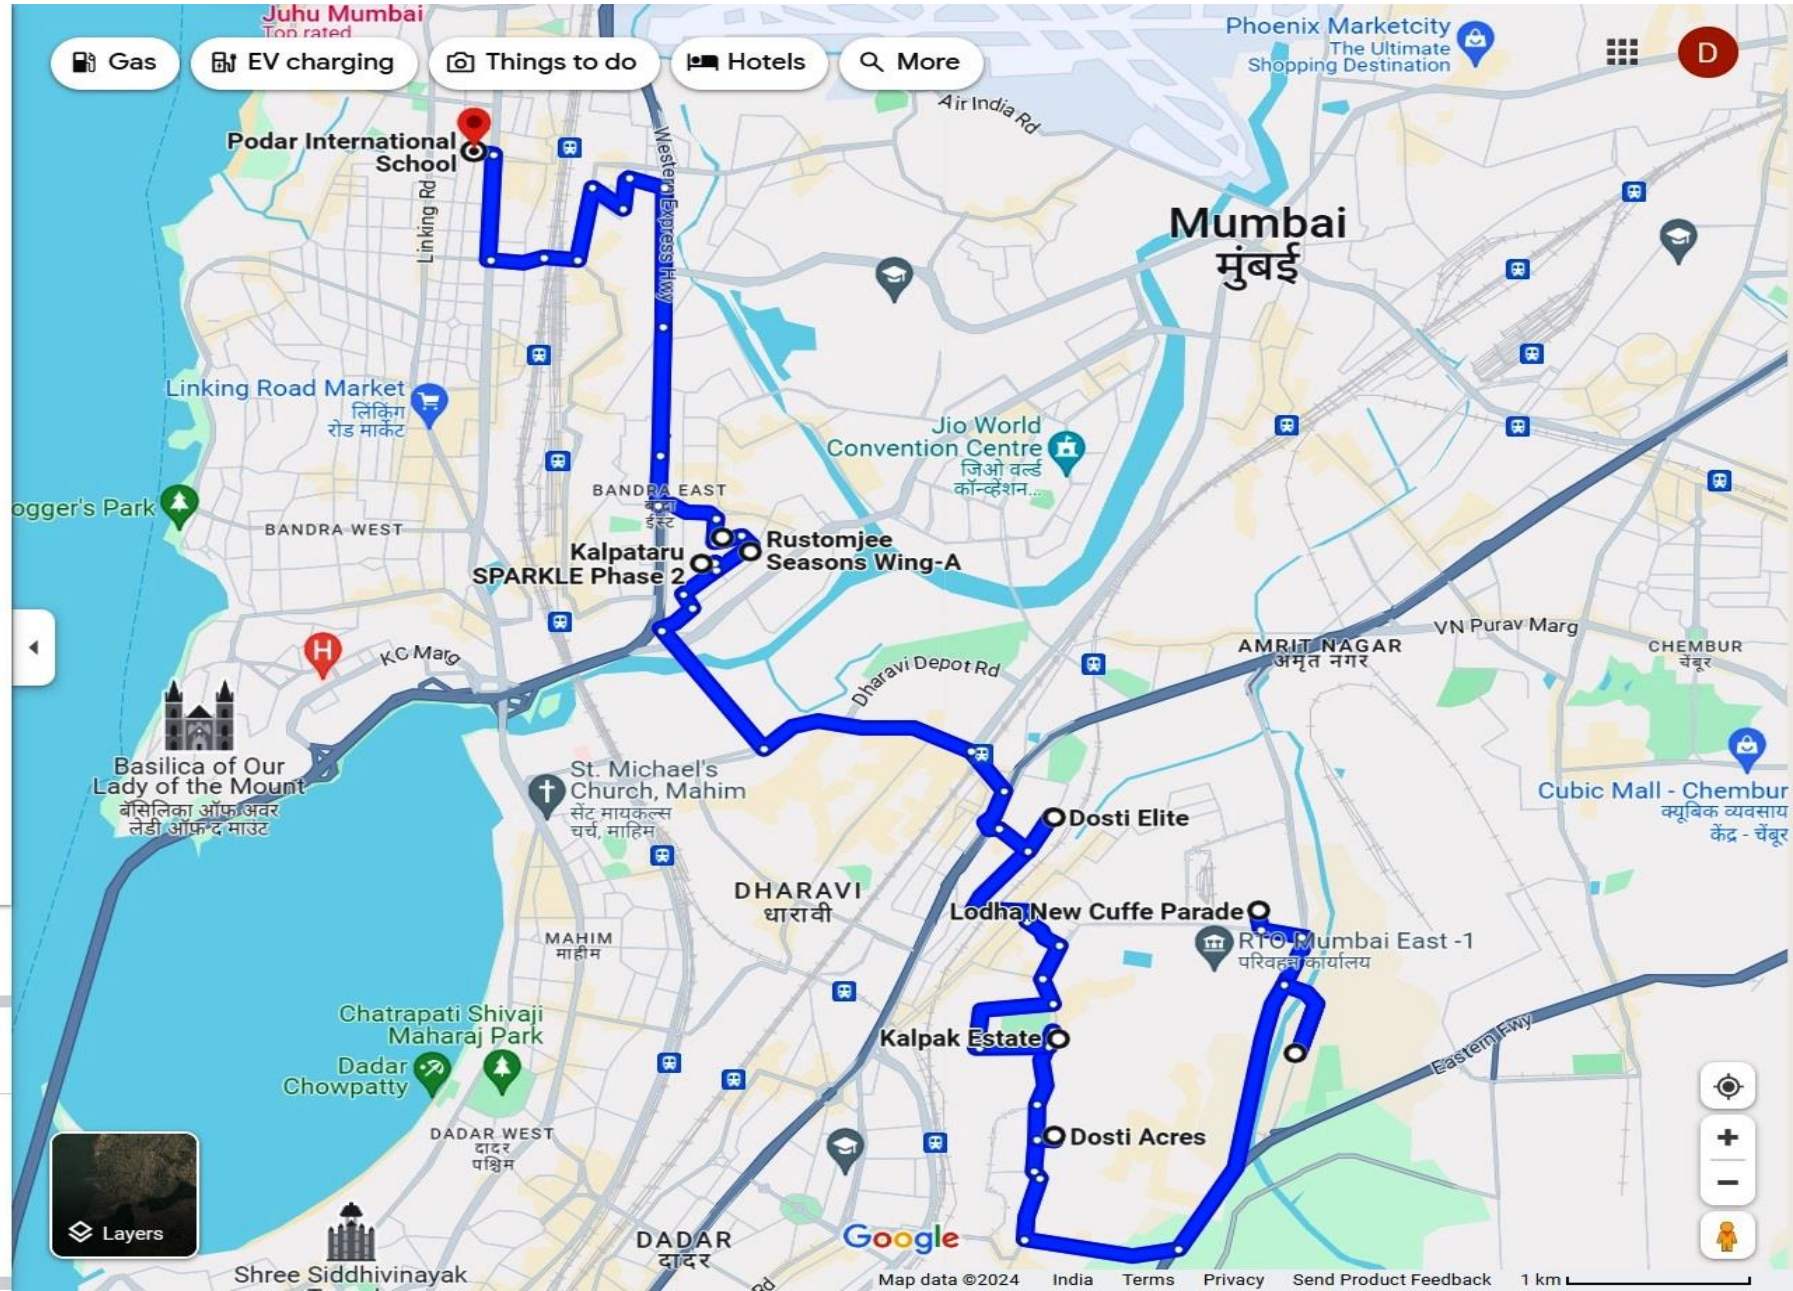

ROUTE NO. : IB01 (ANDHERI W)

1 hr 15 1 hr 14 3 hr 50

- Kedarnath apartments, 4RP8+5X5, Fisher
- Mhada Rd, Andheri West, Mumbai, Mahar
- Beverly Hls Rd, Andheri West, Mumbai, M
- RUNWAL ELEGANTE, Shastri Nagar, Andh
- Oakland Park, 2, Yamuna Nagar Rd, Yamu
- Green Park Tower, Best Colony Rd, Mhada
- Oberoi Springs, New Link Rd, opposite Cit
- Stadium View, 12, Apna Bazar Rd, Azad N
- Om Castle, 6th Cross, 5th Cross Rd, Gulm
- Podar International School, Saraswati Rd,

Options

Send directions to your phone

via Fisheries University Rd 1 hr 15 min
1 hr 15 min without traffic 18.8 km

Details

ROUTE NO. : IB02 (WADALA & BANDRA EAST)

- Lodha New Cuffe Parade, Off, Eastern Fw
- Bhakti Park, Mumbai, Maharashtra
- Dosti Acres, Antop Hill, Mumbai, Maharas
- Kalpak Estate, Antop Hill, Mumbai, Mahar
- Dosti Elite, DOSTI ELITE, Near Telephone
- Kalpataru SPARKLE Phase 2, 3R5X+2F6, I
- Rustomjee Seasons Wing-A, MIG Colony,
- Hubtown Sunstone, Rd Number 8, MIG cl
- Podar International School, Saraswati Rd

+ Add destination

Options

Send directions to your phone

via Sewri - Chembur Rd 1 hr 7 min
1 hr 7 min without traffic 18.5 km

Details

ROUTE NO. : IB03 (BANDRA & KHAR WEST)

33 min 34 min 1 hr 33

- Westwind Apartment, 41 HK Bhaba Rd, B
- Mt Mary Rd, Mount Mary, Bandra West, M
- Mehboob Studios, 100, Hill Rd, Ranwar, B
- Dr Peter Dias Rd, Mount Mary, Bandra We
- Holy Family Multispeciality Hospital Band
- Almeida Park, Bandra West, Mumbai, Ma
- Tavaa, Saqib CHS, Junction of 24th &, Tur
- Two Roses, 3R6H+8VP, Dr Ambedkar Rd,
- Ekta Heritage, NO. E, CTS, 183, 15th Rd, K
- Podar International School, Saraswati Rd

Options

Send directions to your phone

via HK Bhaba Rd, Kane Rd and Mt Mary Rd 33 min 8.2 km
33 min without traffic

Details

ROUTE NO. : IB04 (MALAD, GOREGAON & ANDHERI W)

Icons for different transport modes: Car (1 hr 22), Motorcycle (1 hr 22), Bus (4 hr 8), Walking, and Bicycling.