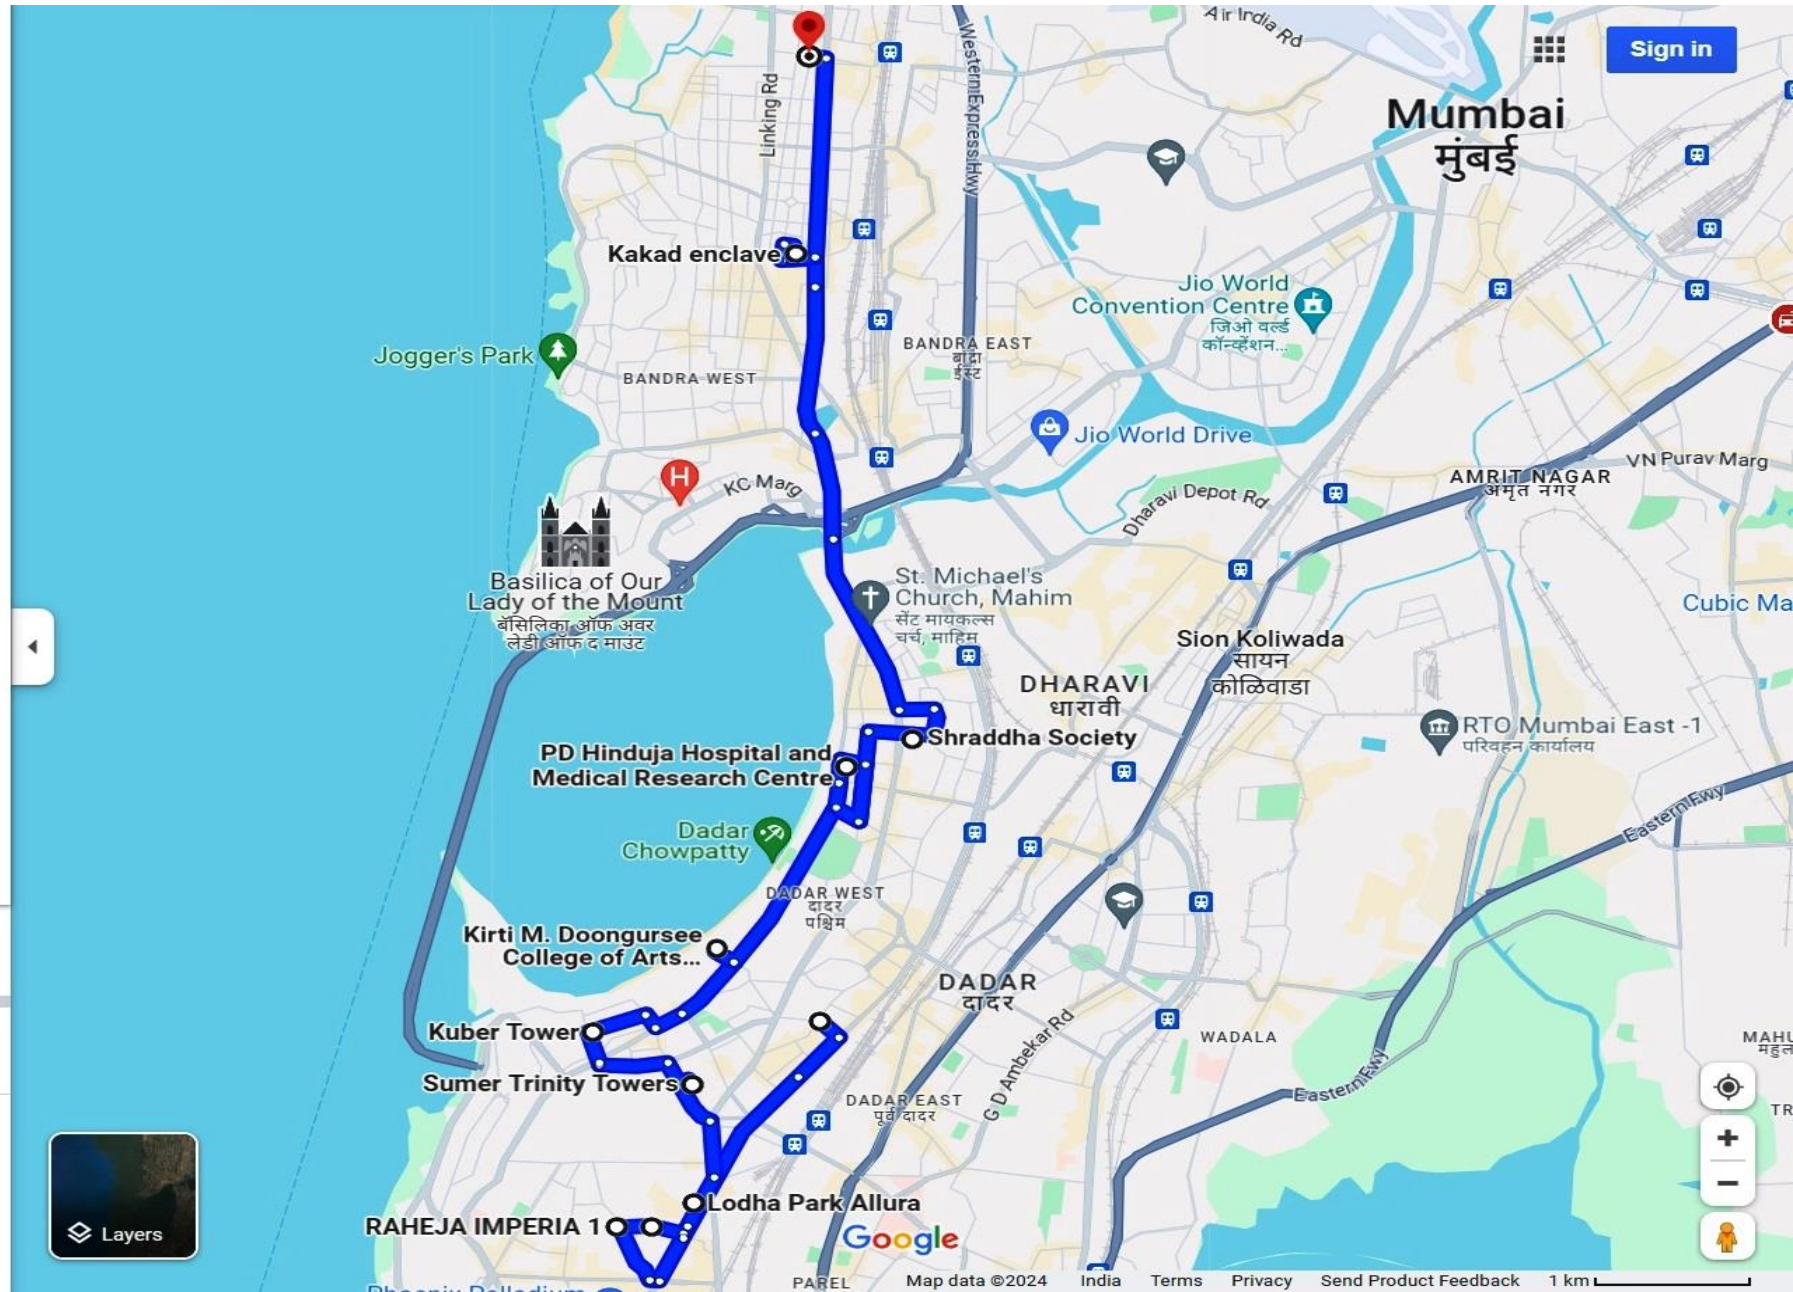

ROUTE NO. : IB01 (ANDHERI W)

1 hr 15 1 hr 14 3 hr 50

- Kedarnath apartments, 4RP8+5X5, Fisher
- Mhada Rd, Andheri West, Mumbai, Mahar
- Beverly Hls Rd, Andheri West, Mumbai, M
- RUNWAL ELEGANTE, Shastri Nagar, Andh
- Oakland Park, 2, Yamuna Nagar Rd, Yamu
- Green Park Tower, Best Colony Rd, Mhada
- Oberoi Springs, New Link Rd, opposite Cit
- Stadium View, 12, Apna Bazar Rd, Azad N
- Om Castle, 6th Cross, 5th Cross Rd, Gulm
- Podar International School, Saraswati Rd,

Options

Send directions to your phone

via National Park - Kanheri Caves Rd 1 hr 34 min 33.9 km
1 hr 34 min without traffic

Details

Gas EV charging Things to do Hotels More

1 hr 34 min 33.9 km

Layers

Map data ©2024 India Terms Privacy Send Product Feedback 2 km

Options

Send directions to your phone

via Elphinstone Flyover and Senapati Bapat Marg 1 hr 11 min 17.3 km
1 hr 11 min without traffic
⚠ This route has restricted usage or private roads.

ROUTE NO. : IB11 (PAREL, SEWRI, MAHIM W)

+ Add destination

Options

Send directions to your phone

via Rayalsavid Link Rd 50 min
50 min without traffic 12.7 km

Details

Map interface showing route IB15 (Versova & Andheri W) in blue. Key locations include Versova, Andheri West, Juhu, Vile Parle, and Mumbai Airport. Search filters for Gas, EV charging, and Hotels are visible at the top. A 'Sign in' button is in the top right. The Google logo and 'Map data ©2024' are at the bottom. A 'Layers' button is in the bottom left. A scale bar shows 1 km.