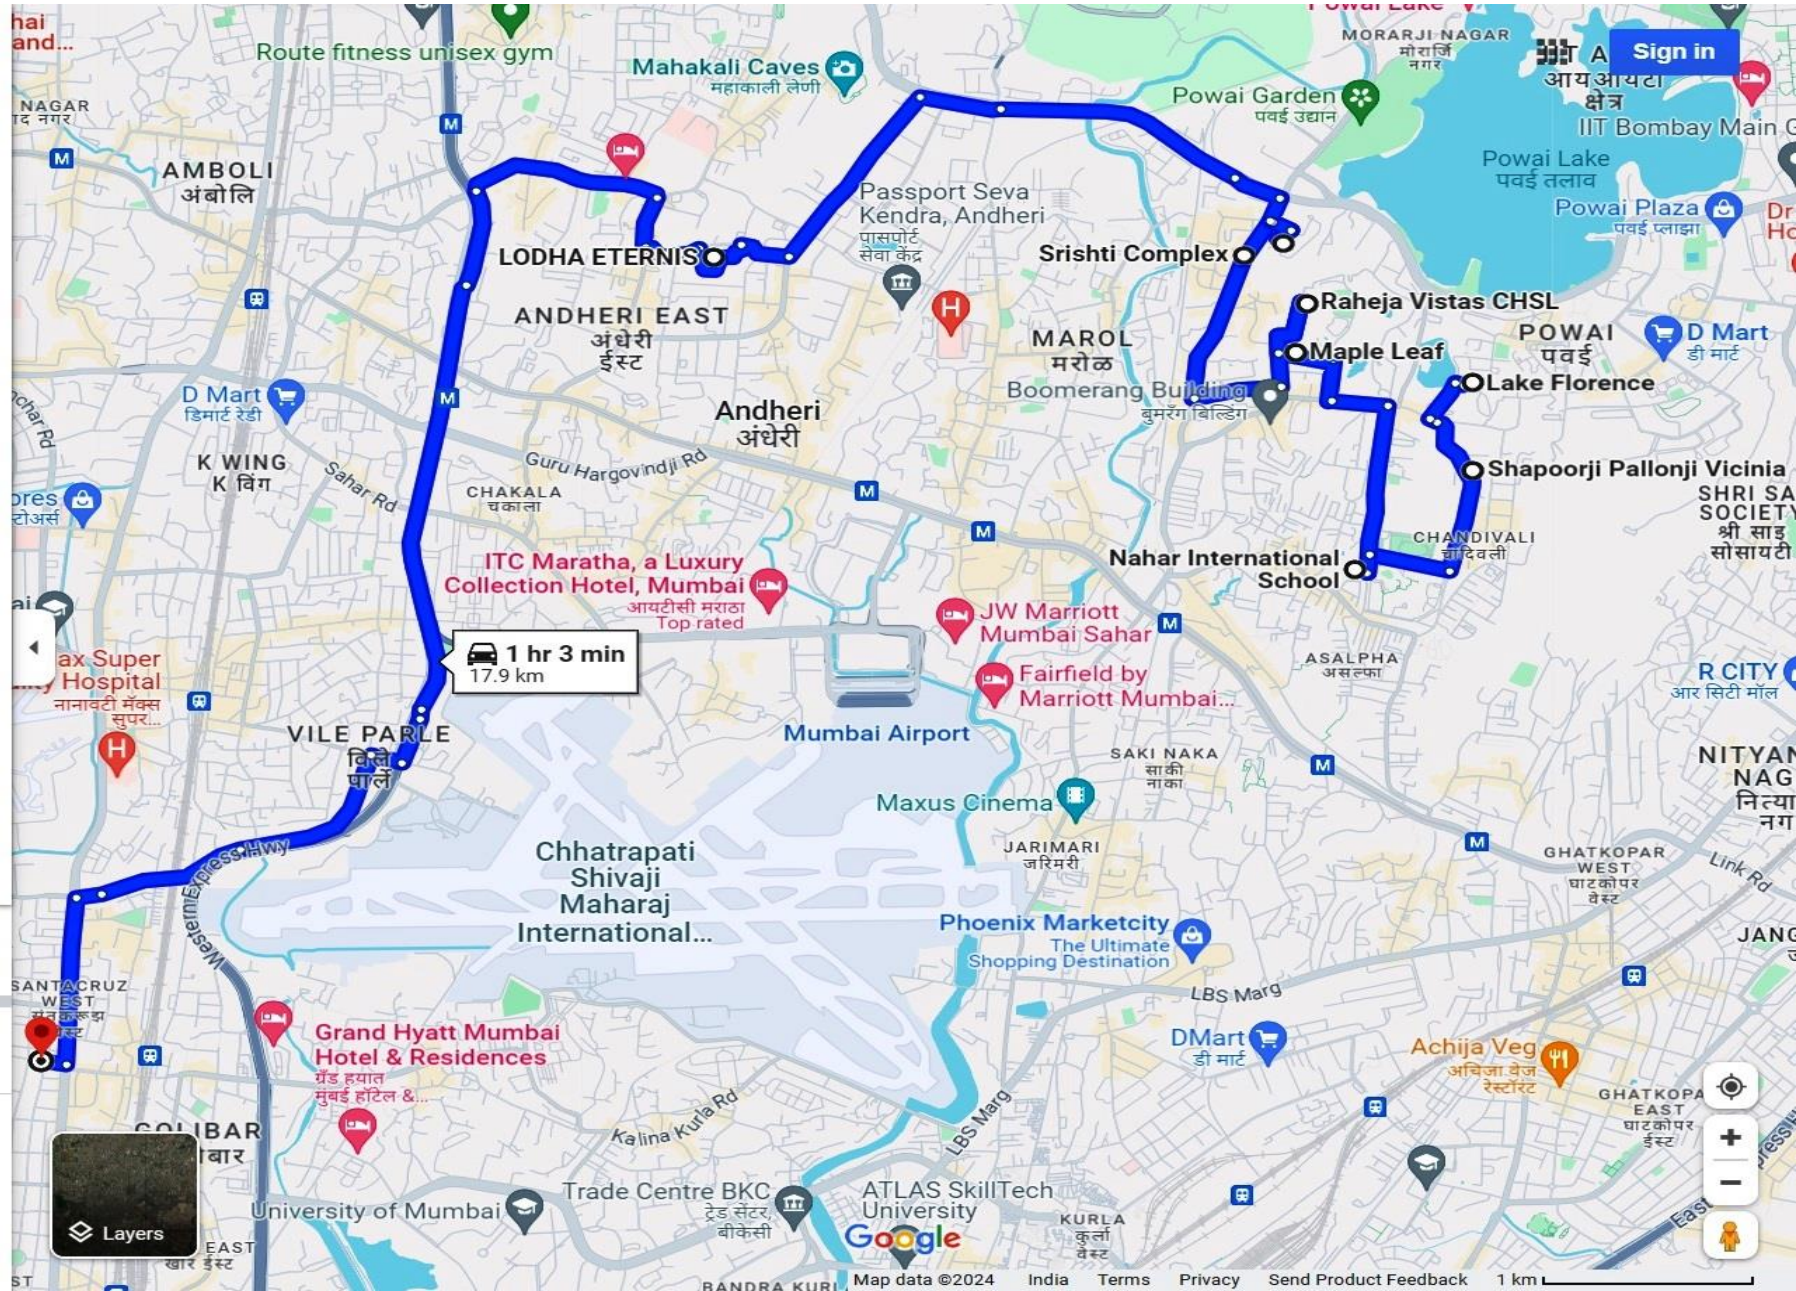

ROUTE NO. : IB07 (POWAI & MIDC ANDHERI E)

1 hr 3 1 hr 1 3 hr 55

- Lake Florence, B Wing, Lake Homes Private
- Shapoorji Pallonji Vicinia, SHAPOORJI PALLONJI VICINIA
- Nahar International School, Nahar's Amri
- Maple Leaf, Maple Leaf Apartments, Raheja Vistas CHSL
- Raheja Vistas CHSL, E Wing, Raheja Vistas CHSL
- Srishti Complex, Saki Vihar Rd, Saki Vihar Rd
- L&T Emerald Isle Powai, Saki Vihar Rd, Nahar International School
- LODHA ETERNIS, Lodha Bldg Rd, Chakala
- LODHA ETERNIS, Lodha Bldg Rd, Chakala
- Podar International School, Saraswati Rd

Options

Send directions to your phone

via Lake Homes Private Rd and Chandivali Farm Rd 1 hr 3 min 17.9 km
1 hr 3 min without traffic
This route has restricted usage or private roads.