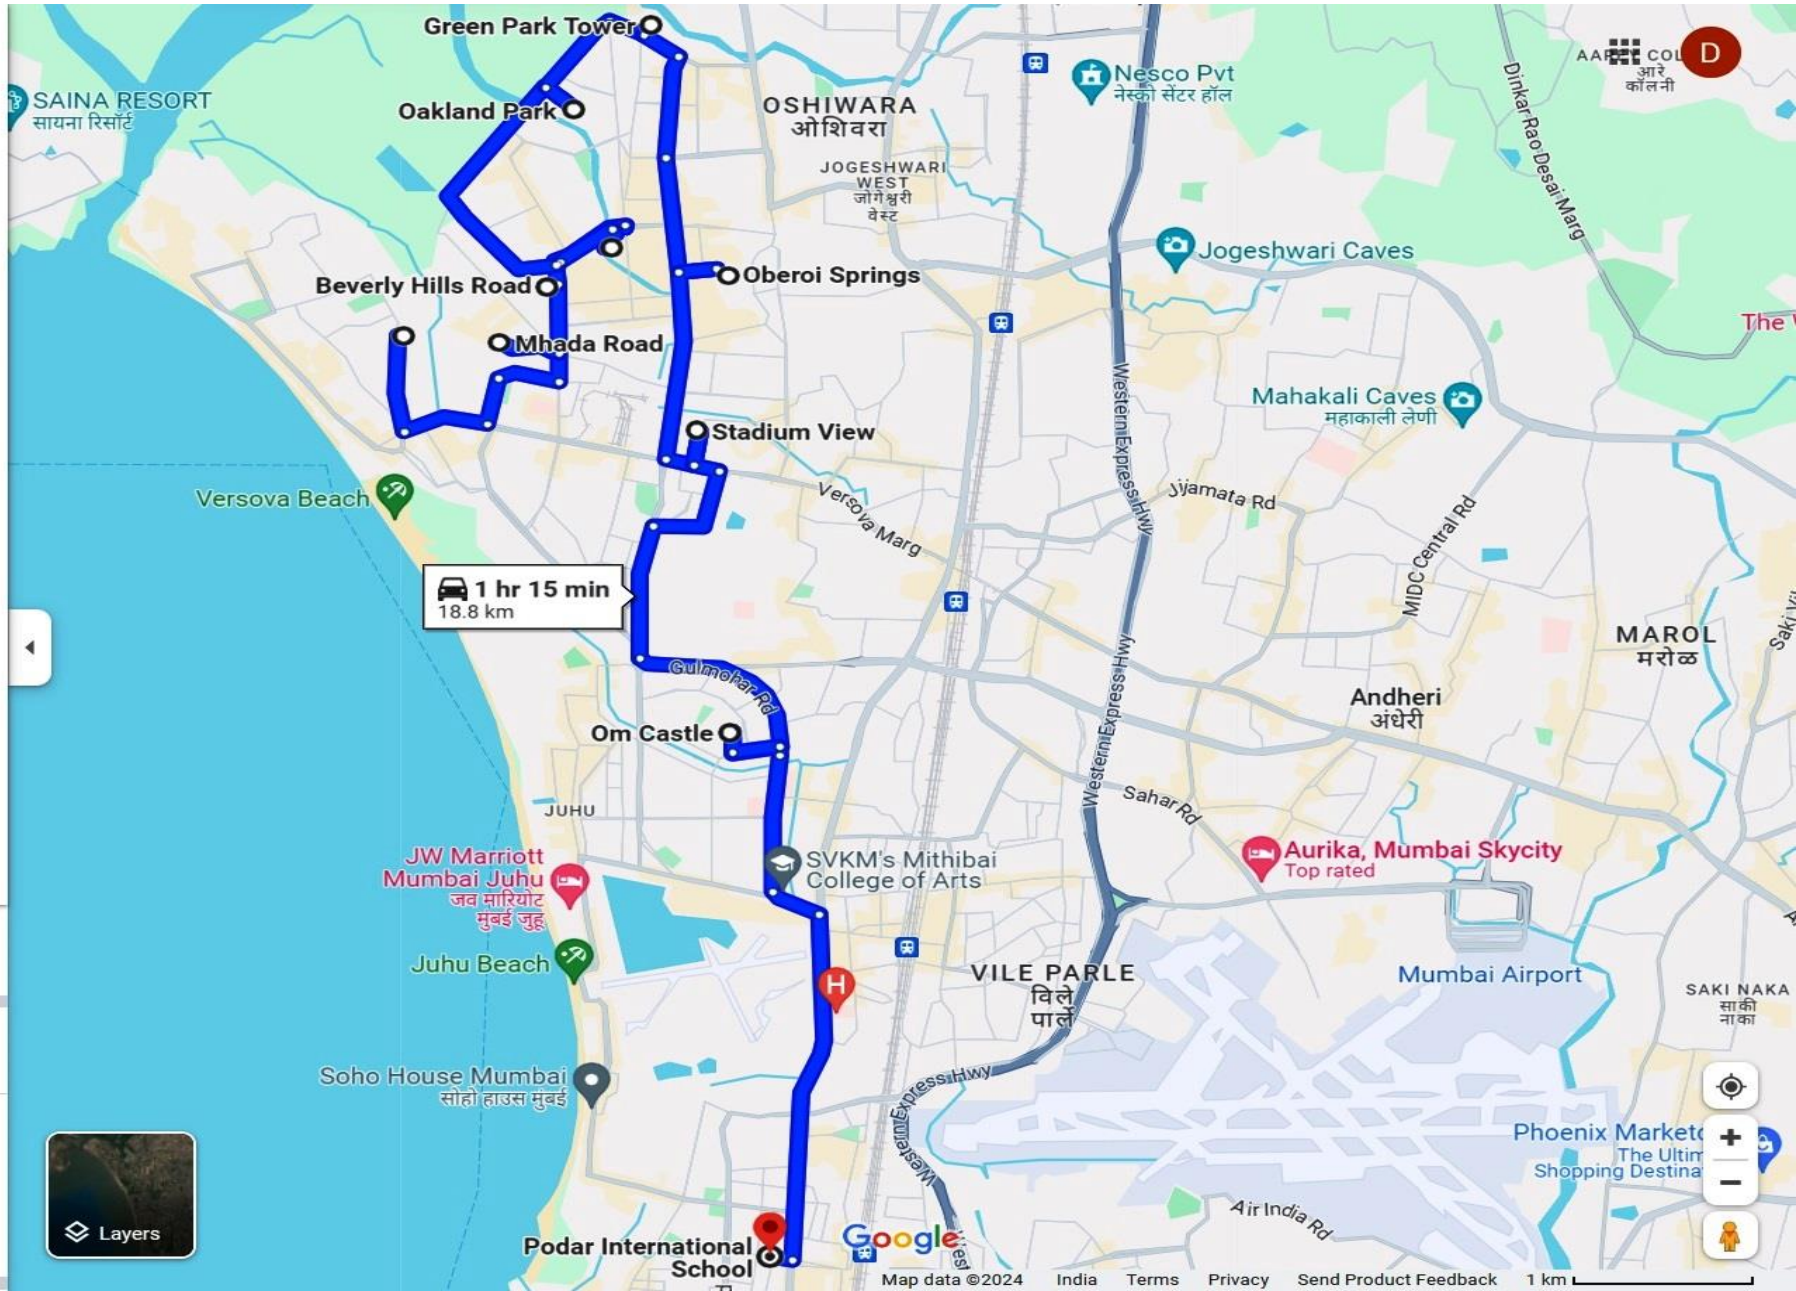

ROUTE NO. : IB01 (ANDHERI W)

1 hr 15 1 hr 14 3 hr 50

- Kedarnath apartments, 4RP8+5X5, Fisher
- Mhada Rd, Andheri West, Mumbai, Mahar
- Beverly Hls Rd, Andheri West, Mumbai, M
- RUNWAL ELEGANTE, Shastri Nagar, Andh
- Oakland Park, 2, Yamuna Nagar Rd, Yamu
- Green Park Tower, Best Colony Rd, Mhada
- Oberoi Springs, New Link Rd, opposite Cit
- Stadium View, 12, Apna Bazar Rd, Azad N
- Om Castle, 6th Cross, 5th Cross Rd, Gulm
- Podar International School, Saraswati Rd,

Options

Send directions to your phone

via Fisheries University Rd 1 hr 15 min
1 hr 15 min without traffic 18.8 km

Details

ROUTE NO. : IB02 (WADALA & BANDRA EAST)

- Lodha New Cuffe Parade, Off, Eastern Fw
- Bhakti Park, Mumbai, Maharashtra
- Dosti Acres, Antop Hill, Mumbai, Maharas
- Kalpak Estate, Antop Hill, Mumbai, Mahar
- Dosti Elite, DOSTI ELITE, Near Telephone
- Kalpataru SPARKLE Phase 2, 3R5X+2F6, I
- Rustomjee Seasons Wing-A, MIG Colony,
- Hubtown Sunstone, Rd Number 8, MIG cl
- Podar International School, Saraswati Rd

Options

Send directions to your phone

via HK Bhaba Rd, Kane Rd and Mt Mary Rd 33 min 8.2 km
33 min without traffic

Details

ROUTE NO. : IB04 (MALAD, GOREGAON & ANDHERI W)

Icons for different transport modes: Car (1 hr 22), Motorcycle (1 hr 22), Bus (4 hr 8), Walking, and Bicycling.

Options

Send directions to your phone

via National Park - Kanheri Caves Rd 1 hr 34 min 33.9 km
1 hr 34 min without traffic

Details

Gas EV charging Things to do Hotels More

1 hr 34 min 33.9 km

Layers

Map data ©2024 India Terms Privacy Send Product Feedback 2 km