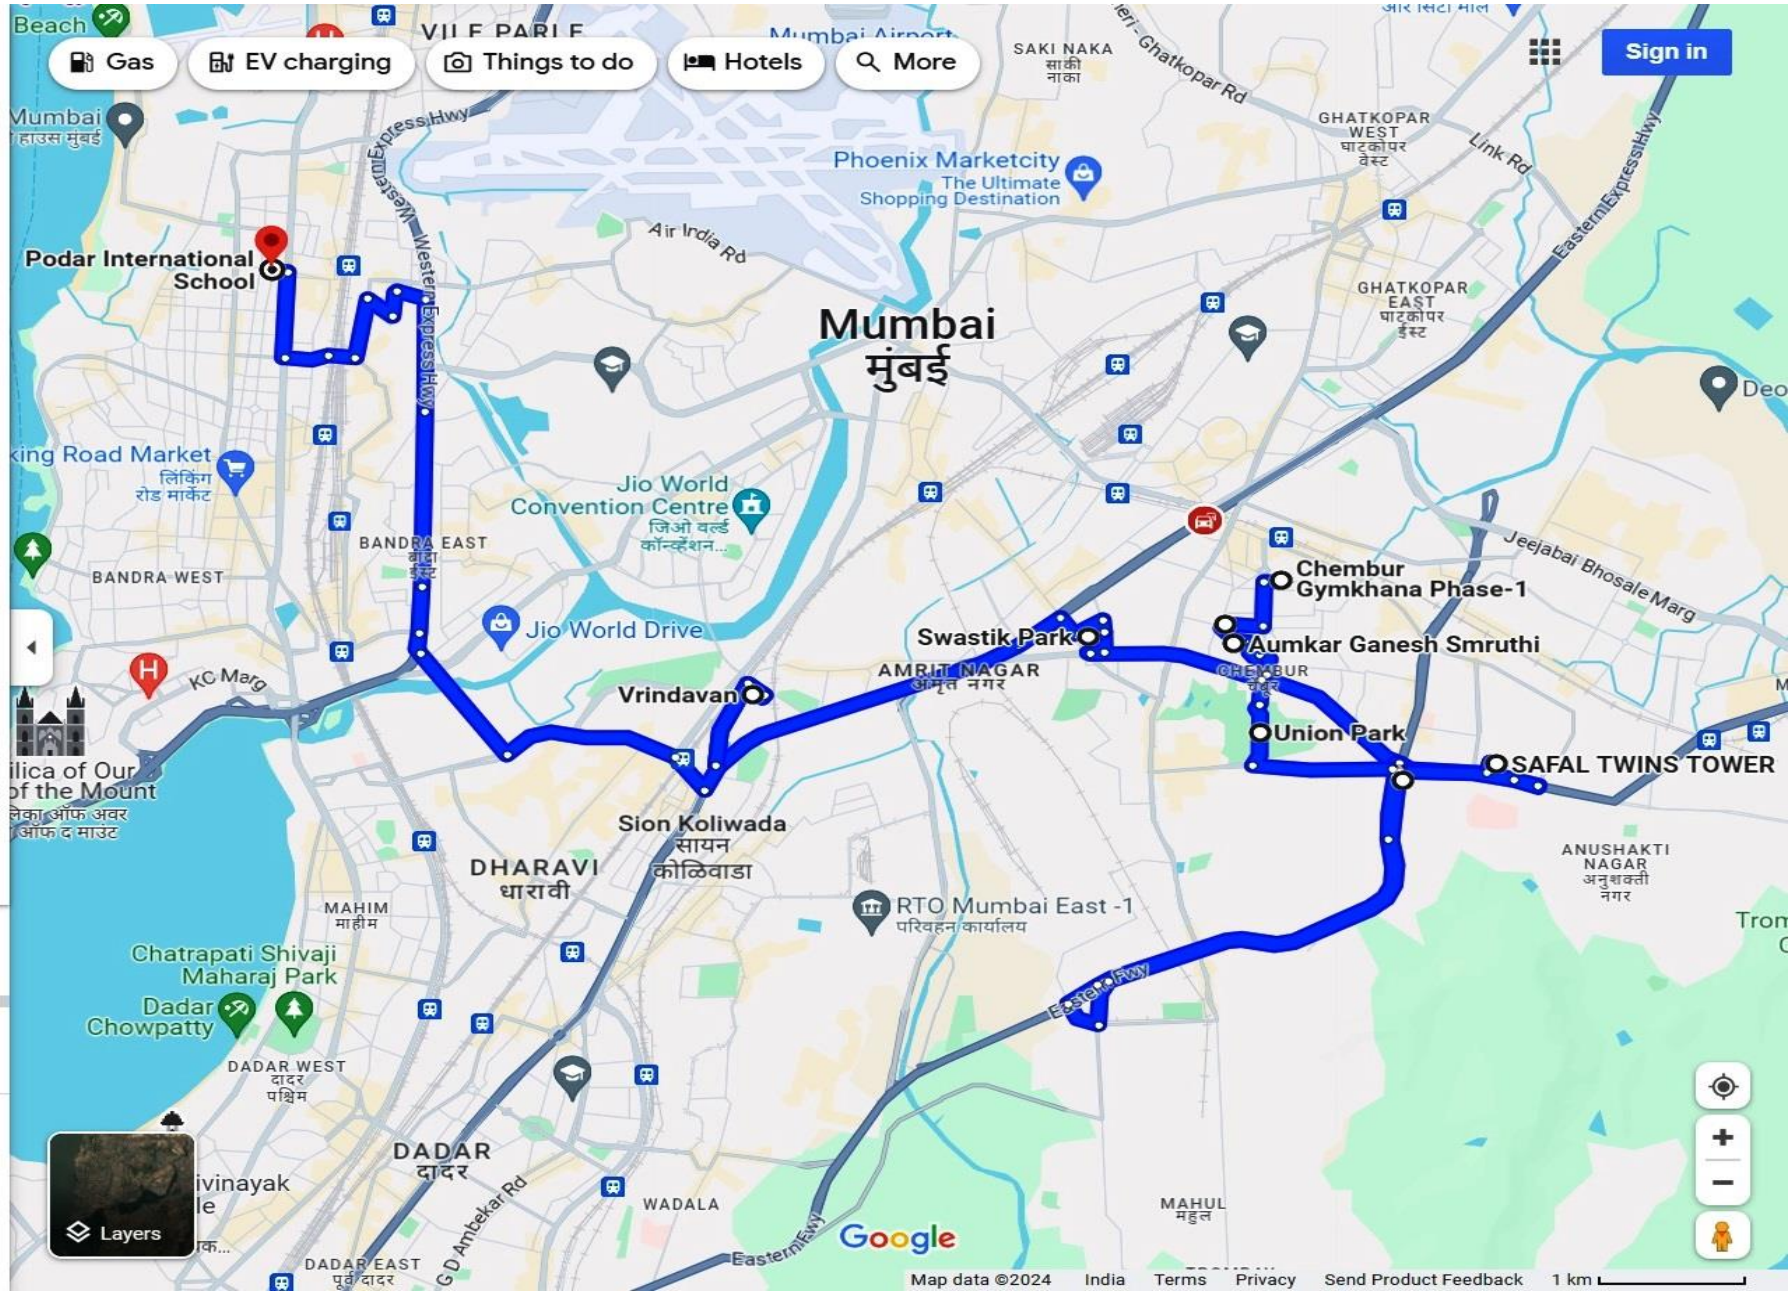

+ Add destination

Options

Send directions to your phone

via General Arun Kumar Vaidya Marg 1 hr 17 min 24.3 km
1 hr 17 min without traffic

Details

ROUTE NO. : IB06 (CHEMBUR)

- Chembur Gymkhana Phase-1, 109, 16th R
- 10th Rd, Chembur, Mumbai, Maharashtra
- Aumkar Ganesh Smruthi, Akshay Anand,
- SAFAL TWINS TOWER, Chembur, Mumbai
- Eden Garden Towers, 2WW5+2V3, Chemb
- Union Park, Chembur, Mumbai, Maharash
- Swastik Park, Chembur, Mumbai, Mahara
- Vrindavan, Chunabhatti, Sion, Mumbai, M
- Podar International School, Saraswati Rd.

⊕ Add destination

Options

📄 Send directions to your phone

🚗 via Central Ave Rd/Dayanand Saraswati Rd and 10th Rd 1 hr 24 min
28.4 km
1 hr 24 min without traffic

Details

ROUTE NO. : IB07 (POWAI & MIDC ANDHERI E)

+ Add destination

Options

Send directions to your phone

via Rayalsavid Link Rd 50 min
50 min without traffic 12.7 km

Details

Map interface showing route IB15 (Versova & Andheri W) in blue. Key locations include Versova, Andheri West, Juhu, Vile Parle, and Mumbai Airport. Search filters for Gas, EV charging, and Hotels are visible at the top. A 'Sign in' button is in the top right. The Google logo and 'Map data ©2024' are at the bottom. A 'Layers' button is in the bottom left. A scale bar shows 1 km.