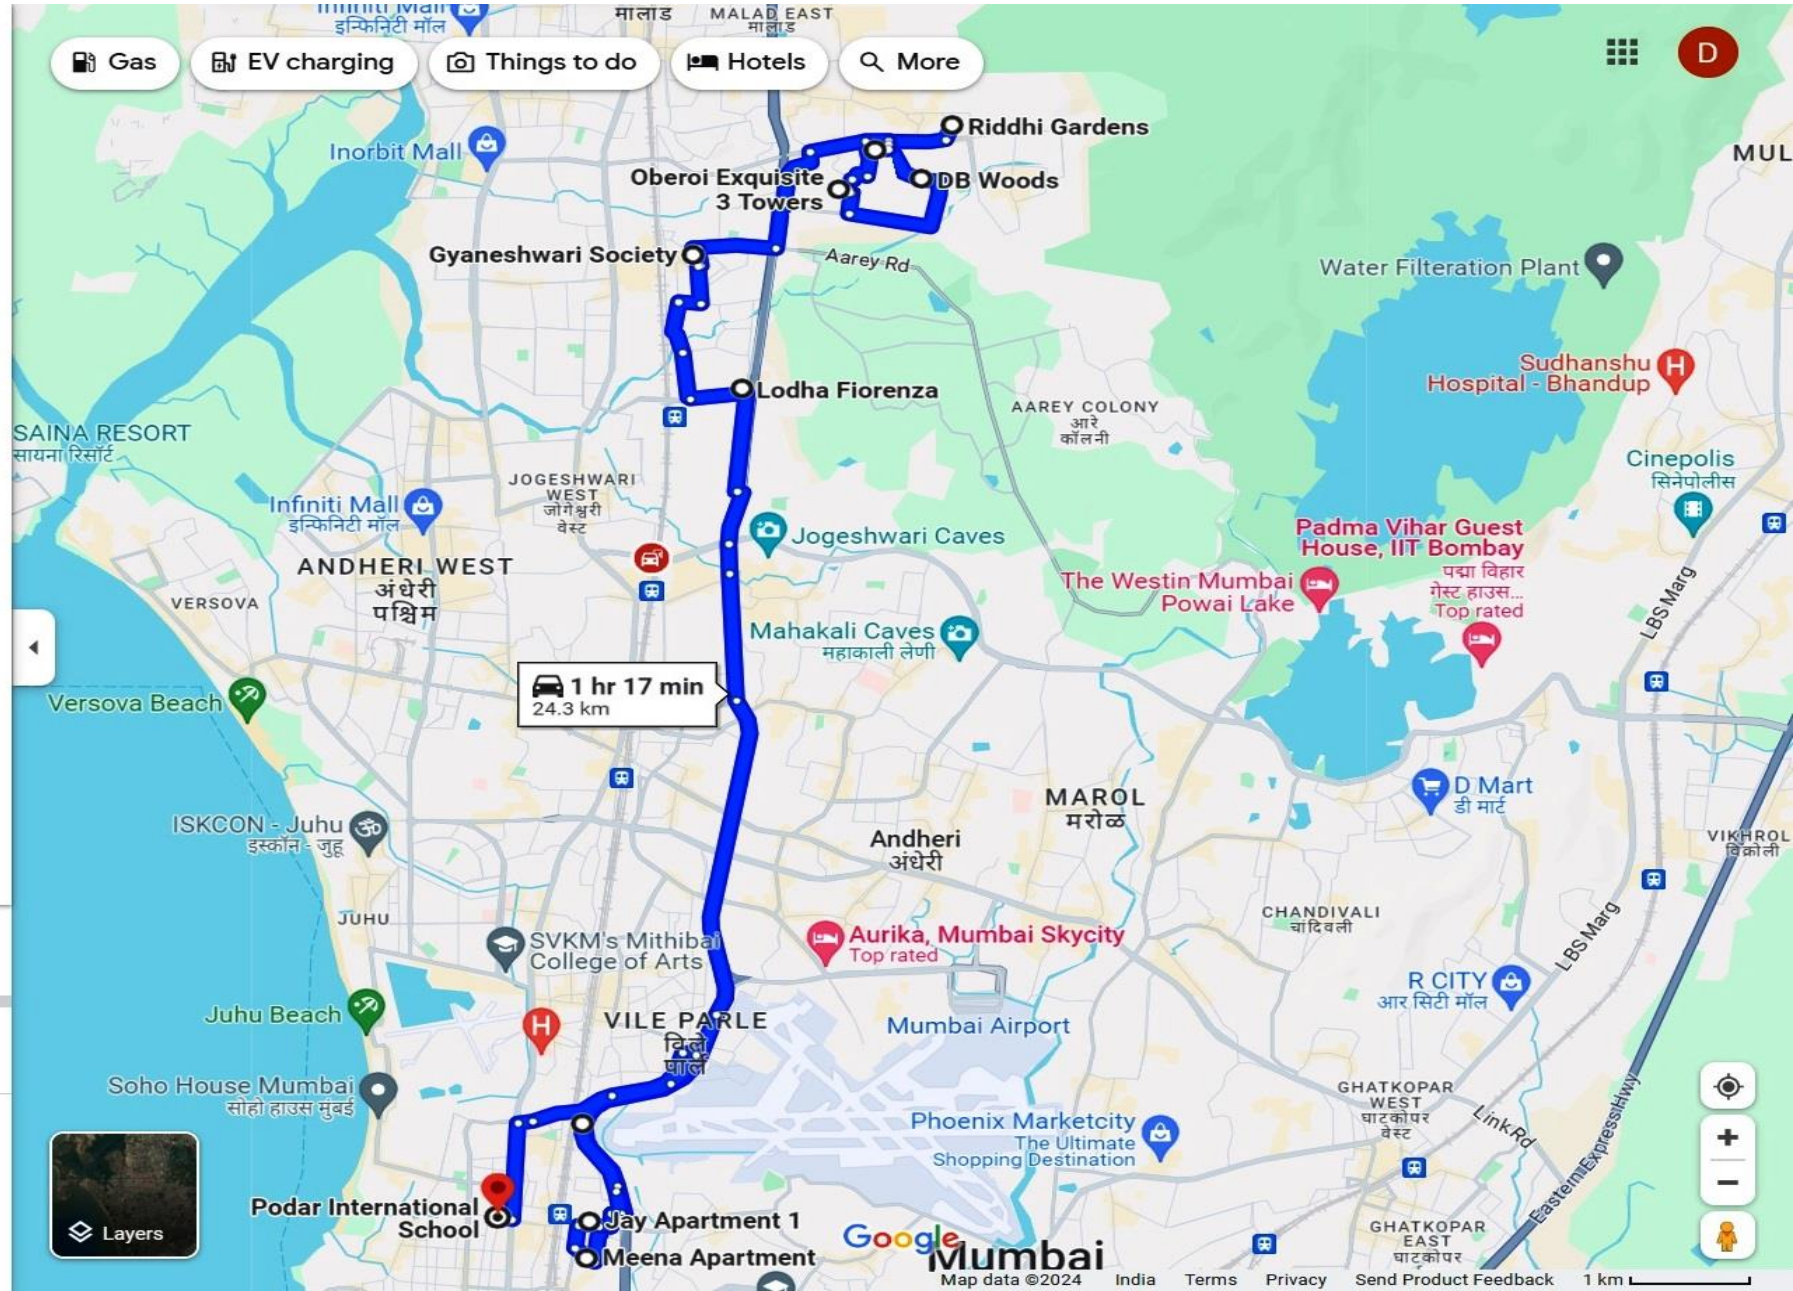

ROUTE NO. : IB01 (ANDHERI W)

1 hr 15 1 hr 14 3 hr 50

- Kedarnath apartments, 4RP8+5X5, Fisher
- Mhada Rd, Andheri West, Mumbai, Mahar
- Beverly Hls Rd, Andheri West, Mumbai, M
- RUNWAL ELEGANTE, Shastri Nagar, Andh
- Oakland Park, 2, Yamuna Nagar Rd, Yamu
- Green Park Tower, Best Colony Rd, Mhada
- Oberoi Springs, New Link Rd, opposite Cit
- Stadium View, 12, Apna Bazar Rd, Azad N
- Om Castle, 6th Cross, 5th Cross Rd, Gulm
- Podar International School, Saraswati Rd,

Options

Send directions to your phone

via MDP Rd 1 hr 22 min
1 hr 22 min without traffic 21.1 km

Details

ROUTE NO. : IB05 (GOREGAON EAST)

- Riddhi Gardens, Banjar Pada, Dindoshi, M
- Oberoi Exquisite 3 Towers, OBEROI, Aba T
- DB Woods, Krishna Vatika Marg, Snehadh
- PRAKRITI TOWERS, Prakriti Towers, Yash
- Gyaneshwari Society, 5V82+6VP, Aarey R
- Lodha Fiorenza, Western Express Hwy, ad
- Meena Apartment, 201, Road No. 5, Sen N
- Jay Apartment 1, Madhuvan Society, Sen
- Podar International School, Saraswati Rd

+ Add destination

Options

Send directions to your phone

via General Arun Kumar Vaidya Marg 1 hr 17 min 24.3 km
1 hr 17 min without traffic

Details

ROUTE NO. : IB06 (CHEMBUR)

- Chembur Gymkhana Phase-1, 109, 16th R
- 10th Rd, Chembur, Mumbai, Maharashtra
- Aumkar Ganesh Smruthi, Akshay Anand,
- SAFAL TWINS TOWER, Chembur, Mumbai
- Eden Garden Towers, 2WW5+2V3, Chemb
- Union Park, Chembur, Mumbai, Maharash
- Swastik Park, Chembur, Mumbai, Mahara
- Vrindavan, Chunabhatti, Sion, Mumbai, M
- Podar International School, Saraswati Rd.

⊕ Add destination

Options

📄 Send directions to your phone

🚗 via Central Ave Rd/Dayanand Saraswati Rd and 10th Rd 1 hr 24 min
28.4 km
1 hr 24 min without traffic

Details

ROUTE NO. : IB07 (POWAI & MIDC ANDHERI E)