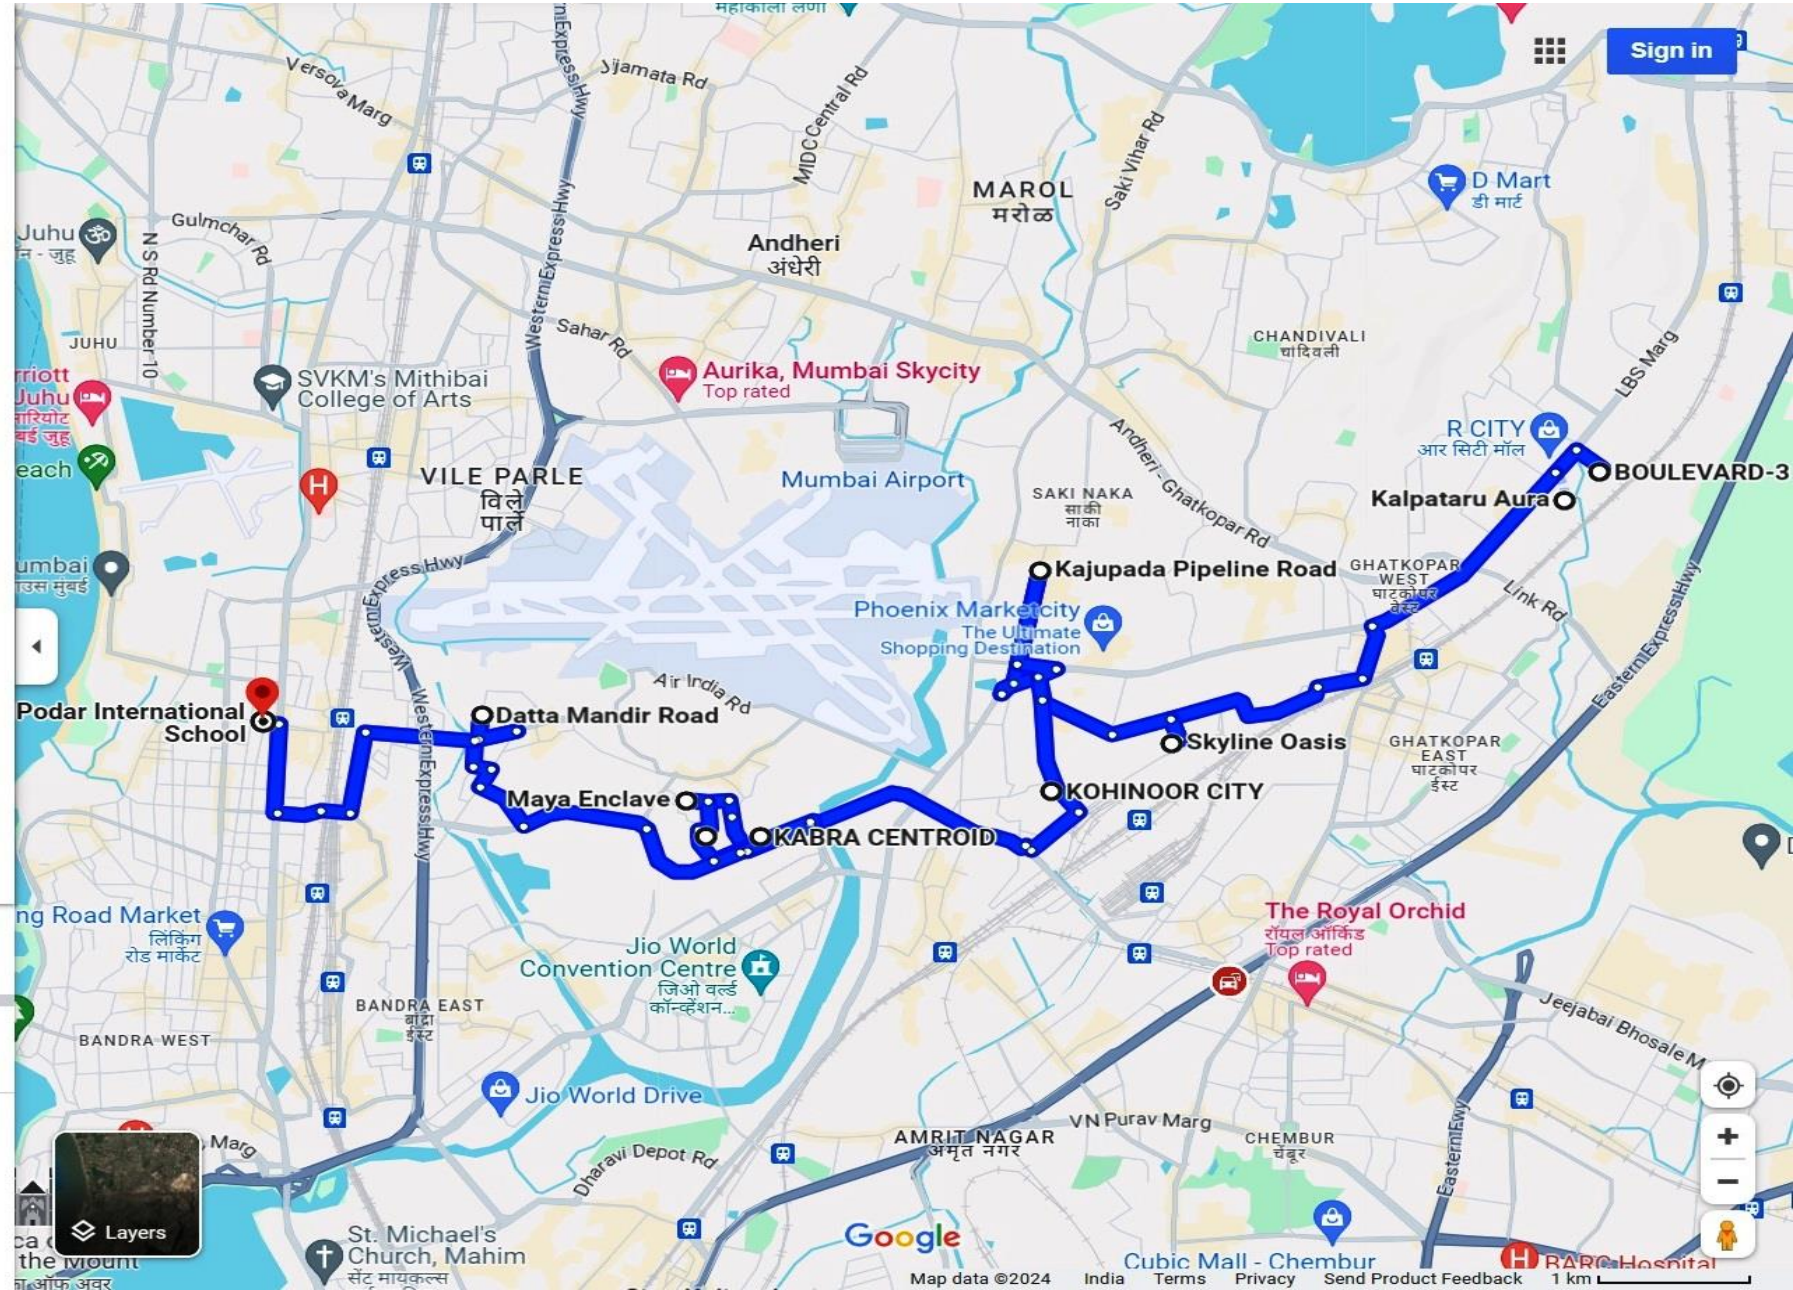

Options

Send directions to your phone

via Zakaria Bunder Rd 1 hr 10 min
1 hr 10 min without traffic 16.5 km
⚠ This route has restricted usage or private roads.

ROUTE NO. : IB12 (GHATKOPAR W, KURLA W & SANTACRUZ E)

1 hr 20 1 hr 20 4 hr 2

- BOULEVARD-3, THE ADDRESS VISTA, Goc
- Kalpataru Aura, 3WW9+M28, Lal Bahadur
- Skyline Oasis, Premier Road, Nathani Rd,
- Kajupada Pipeline Rd, Indira Nagar, Kajup
- KOHINOOR CITY, Kurla West, Kurla, Mumt
- Maya Enclave, 3VG7+C62, Sunder Nagar
- GOLDEN SQUARE, Kolivery Village, Vidya
- KABRA CENTROID, CST Road, Kolivery Vil
- Datta Mandir Rd, Santacruz East, Mumba
- Podar International School, Saraswati Rd.

Options

Send directions to your phone

via Lal Bahadur Shastri Marg 1 hr 20 min
1 hr 20 min without traffic 20.5 km
⚠ This route has restricted usage or private roads.

ROUTE NO. : IB13 (ANDHERI E & VILEPARLE E)

+ Add destination

Options

Send directions to your phone

via Rayalsavid Link Rd 50 min
50 min without traffic 12.7 km

Details

Map interface showing route IB15 (Versova & Andheri W) in blue. Key locations include Versova, Andheri West, Juhu, Vile Parle, and Mumbai Airport. Search filters for Gas, EV charging, and Hotels are visible at the top. A 'Sign in' button is in the top right. The Google logo and 'Map data ©2024' are at the bottom. A 'Layers' button is in the bottom left. A scale bar shows 1 km.